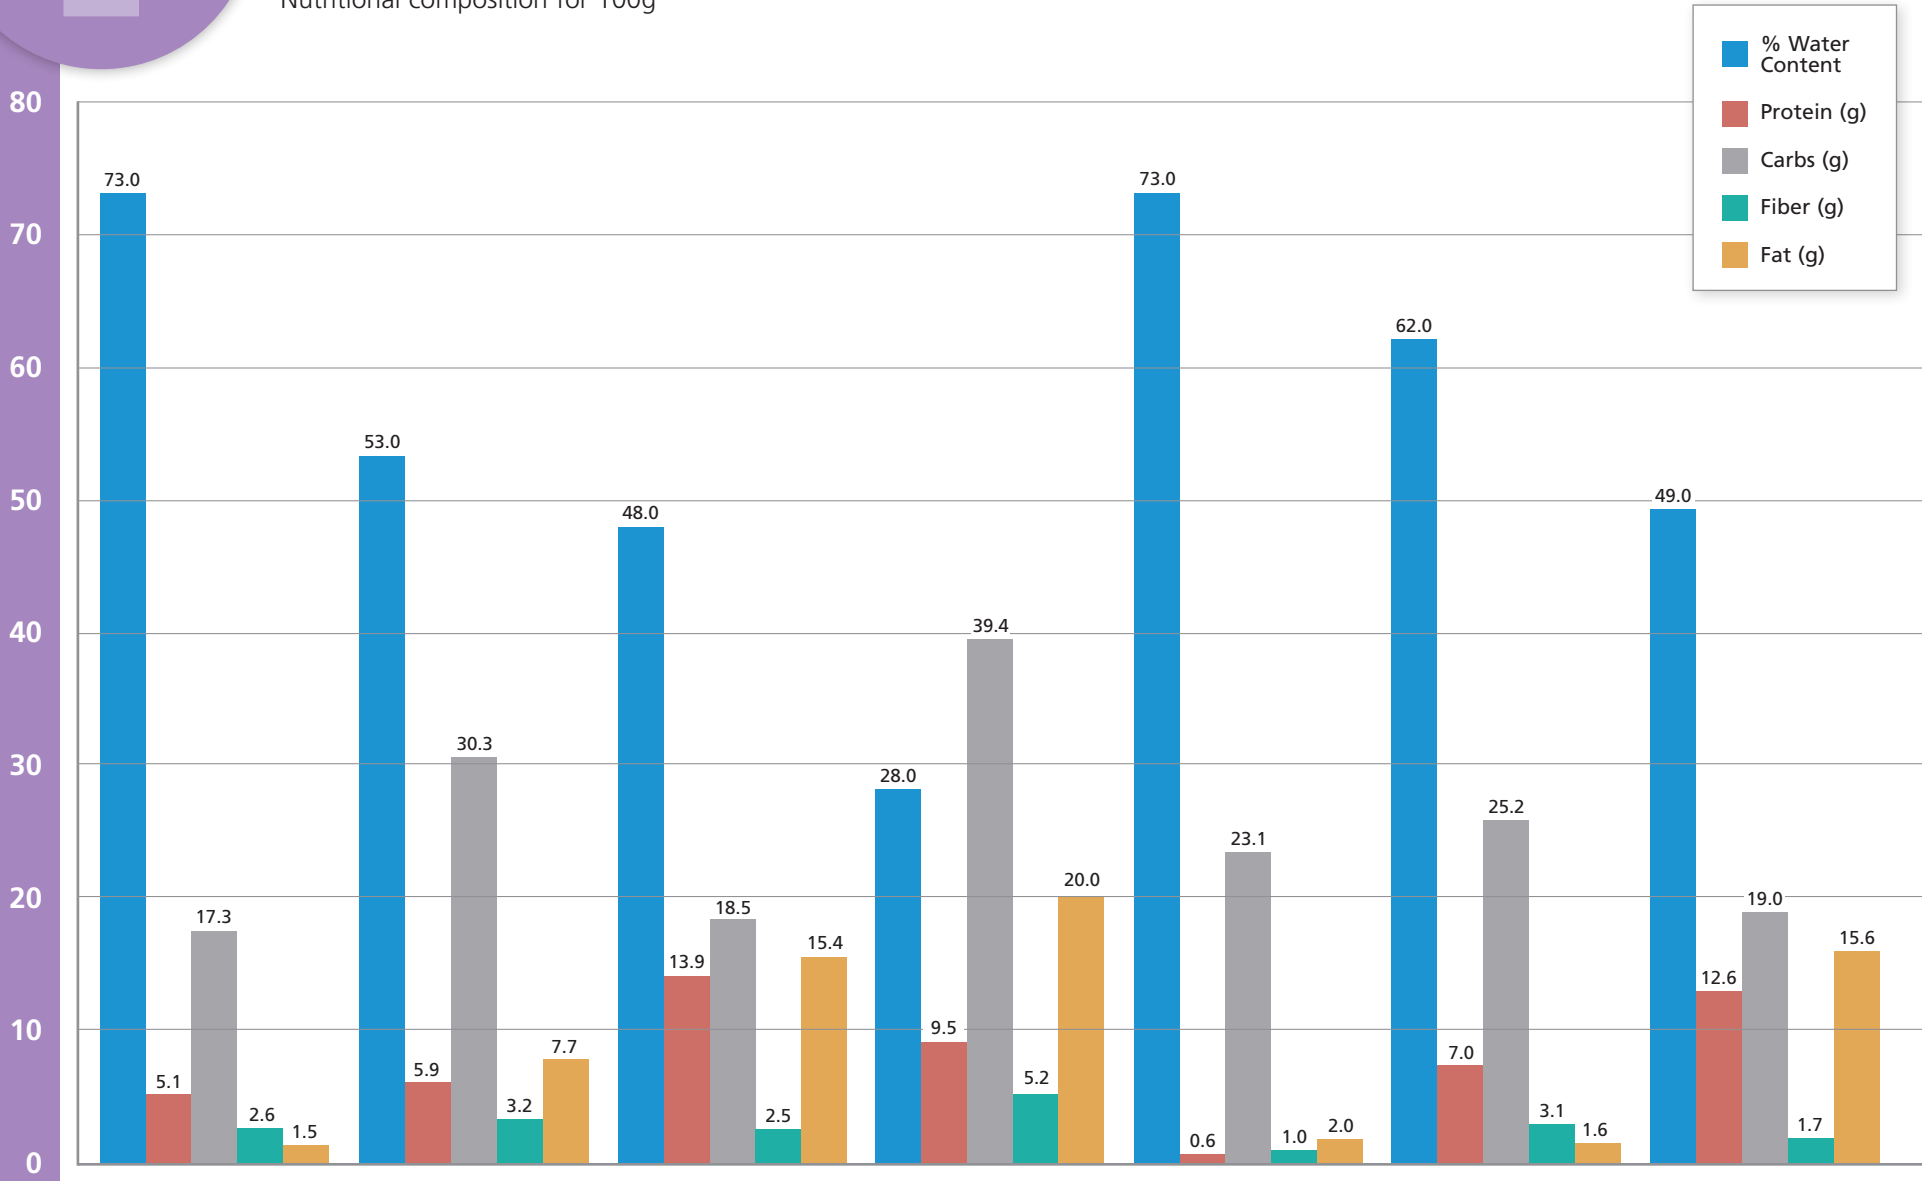

DietGel[®] for Rodents • Nutritional Comparison

Nutritional composition for 100g

DIETGEL [®]	76A <small>w/Animal Protein</small>	31M	Prenatal	Boost	Recovery	93M	GEM
FLAVOR PROFILE	(MOLASSES)	(PUMPKIN)	(FISH OIL)	(PEANUT BUTTER)	(CORN SYRUP)	(MOLASSES)	(MOLASSES)
CALORIES	99.1 kcal	210.2 kcal	265.0 kcal	358.4 kcal	112.5 kcal	135.0 kcal	262.3 kcal